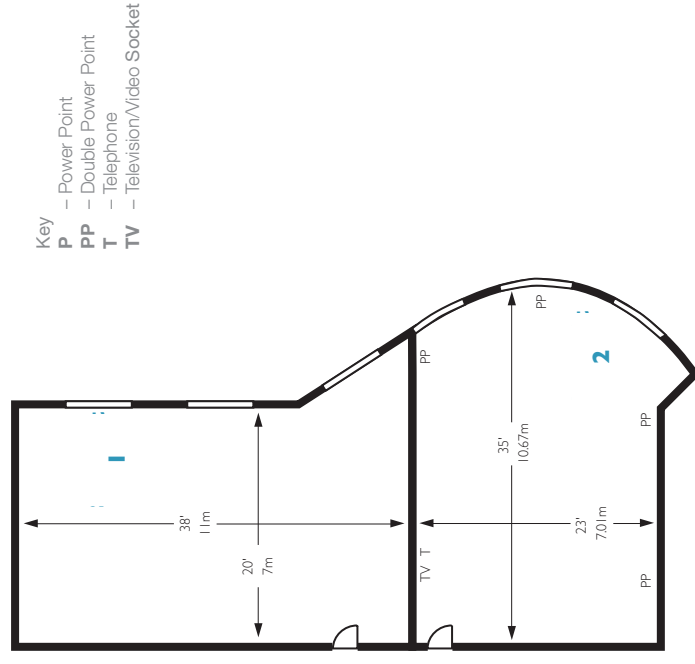

# Park Suite

Length: 20.88m Width: 8.53-12.19m Height: 2.32-2.89m

Layout	Combined Capacity	Park Side	Park View
Theatre	230	80	100
U-shape	80	35	40
Boardroom	100	40	45
Classroom	140	45	55
Reception / Buffet	250	100	120
Dinner	180	90	100

## Park Suite at a glance:

- Max capacity 250
- Natural daylight
- FREE wired internet
- Wheelchair Access

Key  
 P – Power Point  
 PP – Double Power Point  
 T – Telephone  
 TV – Television/Video Socket

# Summit 1 & Summit 2

Height: 1.93-2.64m

Both of these rooms are bright and spacious with plenty of natural light and each can accommodate up to 60 delegates.

Layout	Capacities
Theatre	60/60
U-shape	32/22
Boardroom	32/22
Classroom	40/40
Reception / Buffet	60/60
Dinner / Dinner Dance	-/50

# The Boardroom

Height: 2.64-3.0m

The Summit Conference Centre provides a shared breakout area offering exclusive use for all conference delegates for refreshments throughout the day. The superbly-equipped S1 and Boardroom are adjoining boardroom-style meeting rooms that accommodate 8 and 16 delegates respectively.