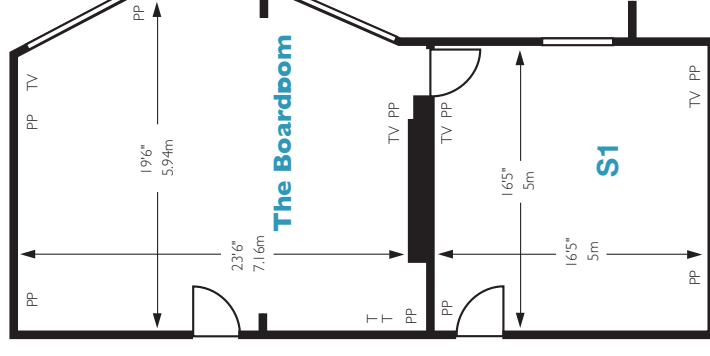

The Boardroom

Height: 2.64-3.0m

The Summit Conference Centre provides a shared breakout area offering exclusive use for all conference delegates for refreshments throughout the day. The superbly-equipped S1 and Boardroom are adjoining boardroom-style meeting rooms that accommodate 8 and 16 delegates respectively.

Layout	Capacities
Theatre	30/20
U-shape	14/8
Boardroom	16/8
Classroom	14/8
Reception / Buffet	20
Dinner	-

The Boardroom at a glance:

- Max capacity 30
- Air conditioning
- Natural daylight
- FREE wired internet
- BT Openzone Wi-Fi (chargeable)
- Wheelchair Access

Key
P – Power Point
PP – Double Power Point
T – Telephone
TV – Television/Video Socket