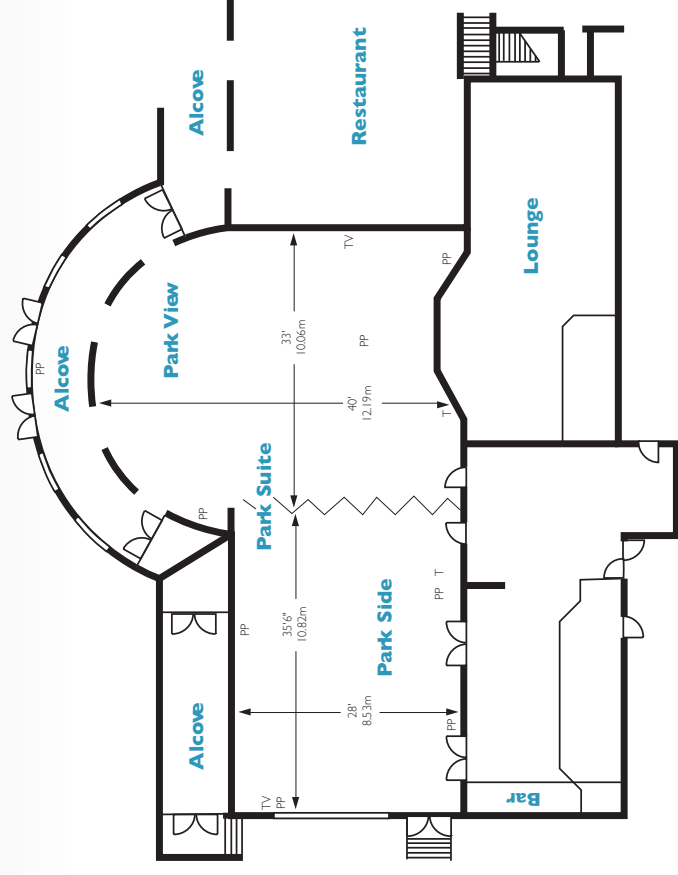

# Park Suite

Length: 20.88m Width: 8.53-12.19m Height: 2.32-2.89m

Layout	Combined Capacity	Park Side	Park View
Theatre	230	80	100
U-shape	80	35	40
Boardroom	100	40	45
Classroom	140	45	55
Reception / Buffet	250	100	120
Dinner	180	90	100

## Park Suite at a glance:

- Max capacity 250
- Natural daylight
- FREE wired internet
- Wheelchair Access

Key  
 P – Power Point  
 PP – Double Power Point  
 T – Telephone  
 TV – Television/Video Socket

# Summit 1 & Summit 2

Height: 1.93-2.64m

Both of these rooms are bright and spacious with plenty of natural light and each can accommodate up to 60 delegates.

Layout	Capacities
Theatre	60/60
U-shape	32/22
Boardroom	32/22
Classroom	40/40
Reception / Buffet	60/60
Dinner / Dinner Dance	-/50

# The Boardroom

Height: 2.64-3.0m

The Summit Conference Centre provides a shared breakout area offering exclusive use for all conference delegates for refreshments throughout the day. The superbly-equipped S1 and Boardroom are adjoining boardroom-style meeting rooms that accommodate 8 and 16 delegates respectively.